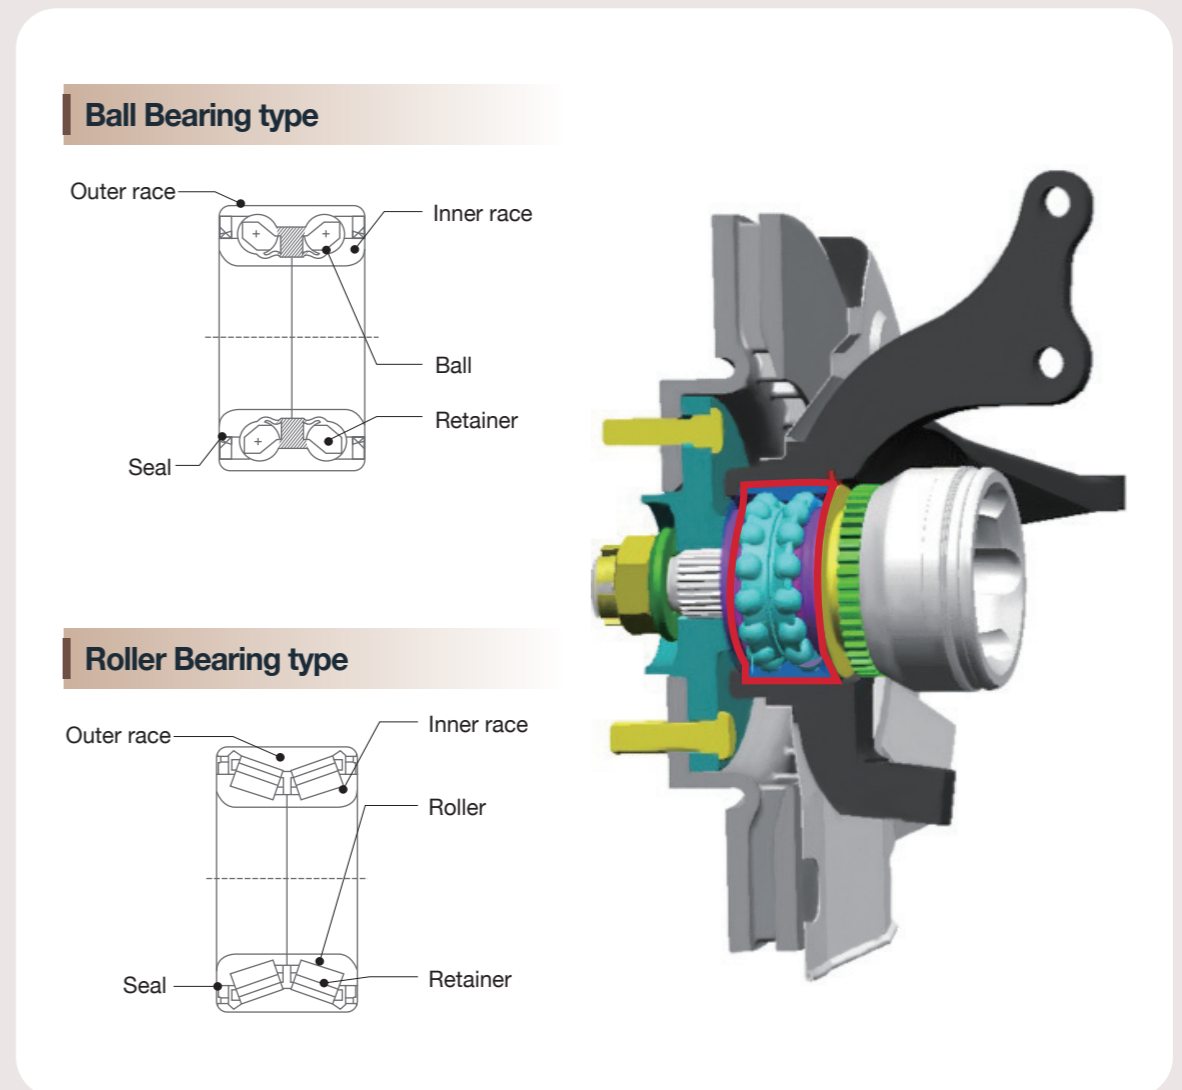

1st generation

Unit of 2 ball bearings. No distinction of interior and exterior.