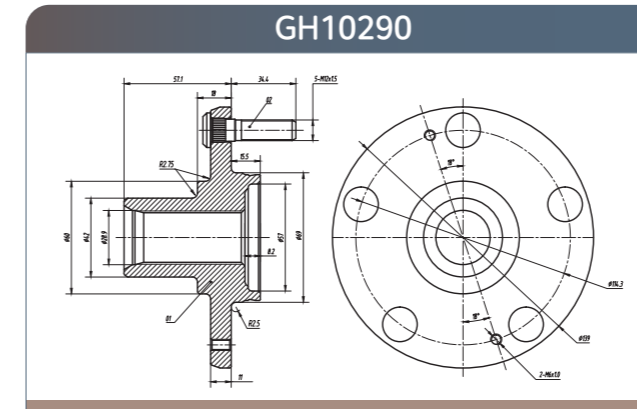

GMB

GMB

Wheel Hub
Assemblies 2021

PART 5

Wheel HUB Bearing
Drawing HUB Unit

GH20040

GH20050

GH20180