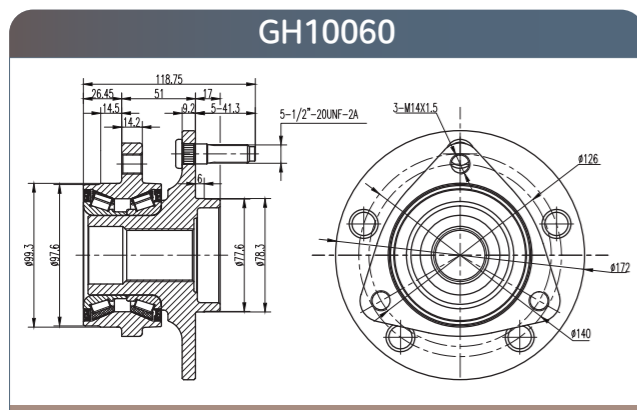

GMB

GMB

Wheel Hub
Assemblies 2021

PART 5

Wheel HUB Bearing
Drawing HUB Unit

GH20040

GH20050

GH20180