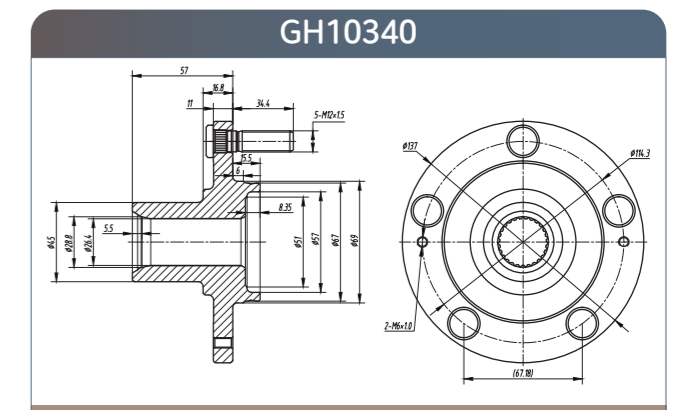

GMB

GMB

Wheel Hub
Assemblies 2021

PART 5

Wheel HUB Bearing
Drawing HUB Unit

GH20040

GH20050

GH20180