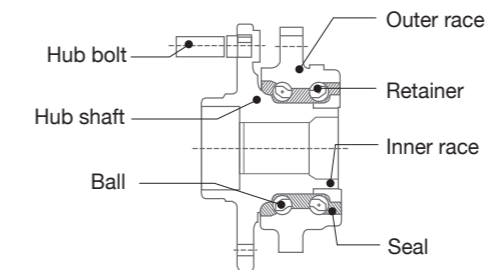

Functions of Wheel Bearing Parts

Fastened to hub and knuckle of each front and rear axle.
 Sustains the vehicle weight both vertically and in axial direction and smoothly rotates the propelling journal.
 By type of rolling elements it is divided into ball bearing and taper roller bearing. By performance 1st, 2nd and 3rd generation are distinguished; 1st = Double angular contact bearing which separately consists of bearing section and hub. 2nd shows that hub works for bearing outer race. Balls and inner race are incorporated with hub. 3rd shows further integration. Flange(hub) which holds wheel and rotor works now for bearing inner race. Another flange which connects to knuckle works for bearing outer race. Bearing related parts around hub are integrated.

Construction of Wheel Bearing Parts

Taper roller bearing consists of 4 components; outer ring, inner ring, taper rollers and retainer.
 Rollers in outer ring and inner ring are constructed to sustain load both axially and radially. Used mainly in industrial and automotive equipment as well as construction machine/vehicle.

1st generation

Unit of 2 ball bearings. No distinction of interior and exterior.

Wheel Hub Assemblies 2021
Wheel Bearing Parts

2nd generation

Flange is incorporated on suspension carrier.

Ball Bearing type

Roller Bearing type

3rd generation

Flange to carry brake disc, drum and wheel is incorporated.

3rd generation with ABS sensor.

GMB
 Wheel Hub
 Assemblies 2021

PART 1
 Tapered Roller Bearing (TRB)

Tapered Roller Bearing (TRB)