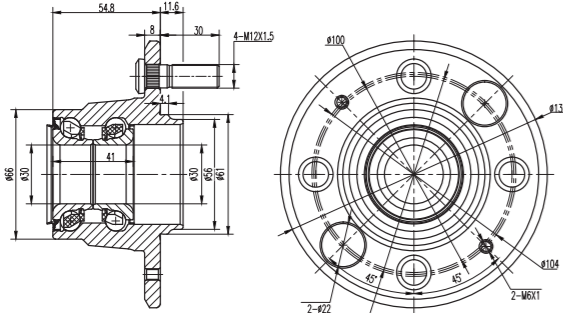

GH20090

GH20060