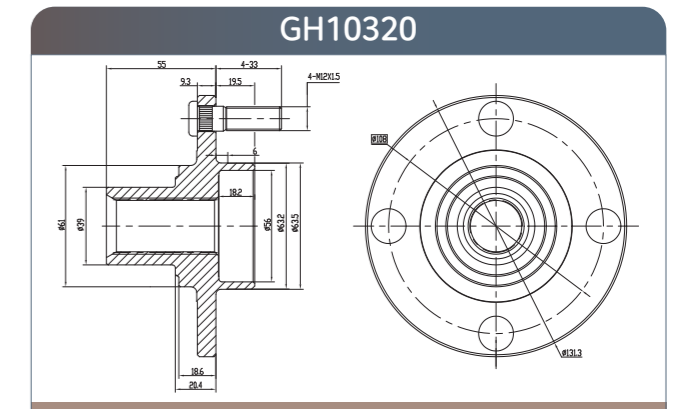

GMB

GMB

Wheel Hub
Assemblies 2021

PART 5

Wheel HUB Bearing
Drawing HUB Unit

GH20040

GH20050

GH20180