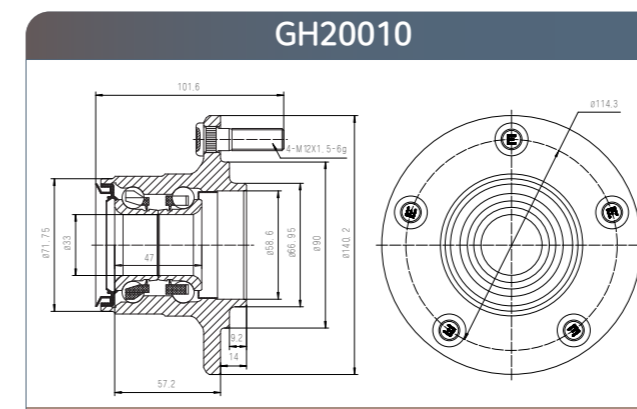

GMB

GMB

Wheel Hub
Assemblies 2021

PART 5

Wheel HUB Bearing
Drawing HUB Unit

GH20040

GH20050

GH20180