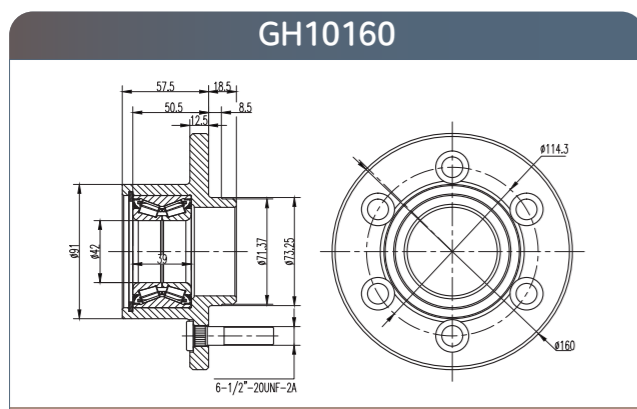

GMB

GMB

Wheel Hub
Assemblies 2021

PART 5

Wheel HUB Bearing
Drawing HUB Unit

GH20040

GH20050

GH20180