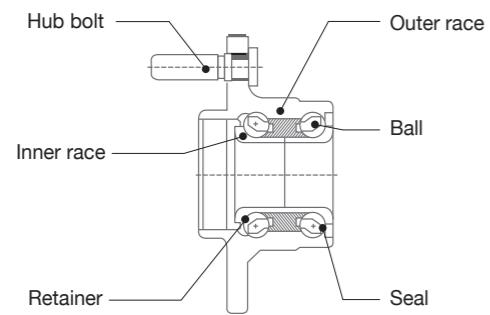

Functions of Wheel Bearing Parts

Fastened to hub and knuckle of each front and rear axle.
 Sustains the vehicle weight both vertically and in axial direction and smoothly rotates the propelling journal.
 By type of rolling elements it is divided into ball bearing and taper roller bearing. By performance 1st, 2nd and 3rd generation are distinguished; 1st = Double angular contact bearing which separately consists of bearing section and hub. 2nd shows that hub works for bearing outer race. Balls and inner race are incorporated with hub. 3rd shows further integration. Flange(hub) which holds wheel and rotor works now for bearing inner race. Another flange which connects to knuckle works for bearing outer race. Bearing related parts around hub are integrated.

Construction of Wheel Bearing Parts

Taper roller bearing consists of 4 components; outer ring, inner ring, taper rollers and retainer.
 Rollers in outer ring and inner ring are constructed to sustain load both axially and radially. Used mainly in industrial and automotive equipment as well as construction machine/vehicle.

1st generation

Unit of 2 ball bearings. No distinction of interior and exterior.

Wheel Hub Assemblies 2021
Wheel Bearing Parts

2nd generation

Flange is incorporated on suspension carrier.

Ball Bearing type

Roller Bearing type

3rd generation

Flange to carry brake disc, drum and wheel is incorporated.

3rd generation with ABS sensor.

GMB
 Wheel Hub
 Assemblies 2021

PART 1
 Tapered Roller Bearing (TRB)

Tapered Roller Bearing (TRB)