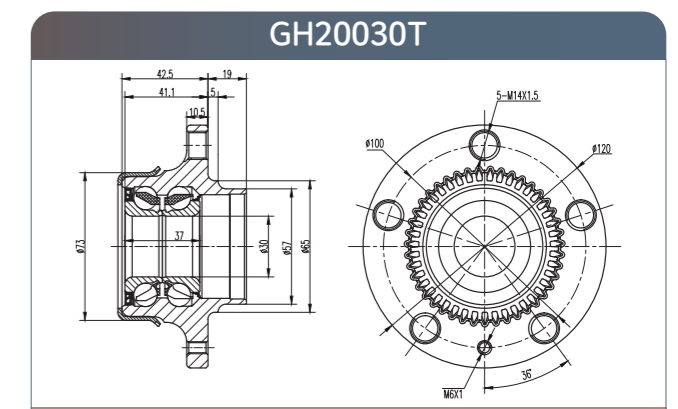

GMB

GMB

Wheel Hub
Assemblies 2021

PART 5

Wheel HUB Bearing
Drawing HUB Unit

GH20040

GH20050

GH20180