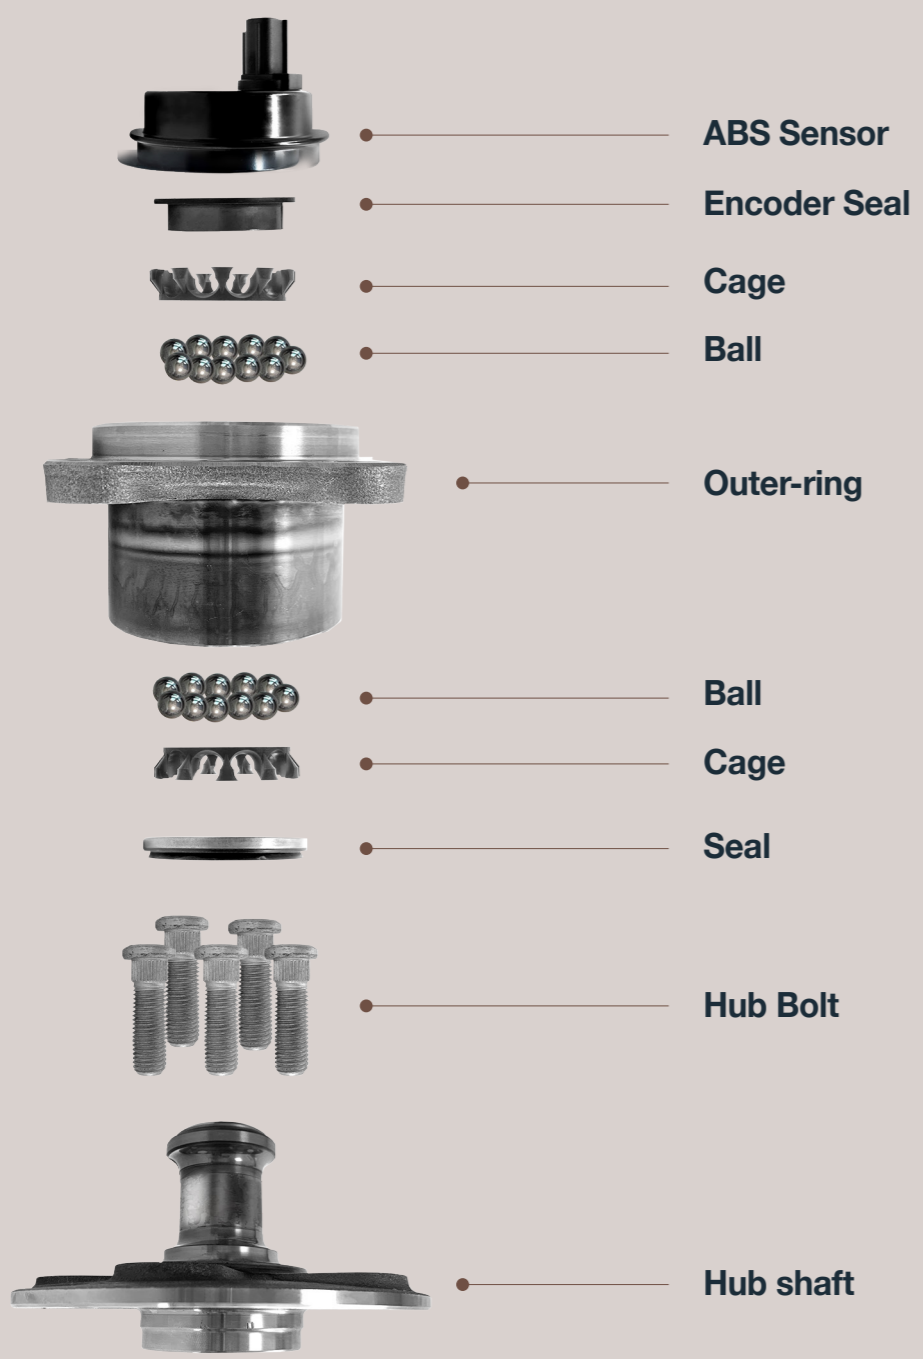

Functions of Wheel Bearing Parts

Fastened to hub and knuckle of each front and rear axle.
 Sustains the vehicle weight both vertically and in axial direction and smoothly rotates the propelling journal.
 By type of rolling elements it is divided into ball bearing and taper roller bearing. By performance 1st, 2nd and 3rd generation are distinguished; 1st = Double angular contact bearing which separately consists of bearing section and hub. 2nd shows that hub works for bearing outer race. Balls and inner race are incorporated with hub. 3rd shows further integration. Flange(hub) which holds wheel and rotor works now for bearing inner race. Another flange which connects to knuckle works for bearing outer race. Bearing related parts around hub are integrated.

Construction of Wheel Bearing Parts

Taper roller bearing consists of 4 components; outer ring, inner ring, taper rollers and retainer.
 Rollers in outer ring and inner ring are constructed to sustain load both axially and radially. Used mainly in industrial and automotive equipment as well as construction machine/vehicle.

1st generation

Unit of 2 ball bearings. No distinction of interior and exterior.

Wheel Hub Assemblies 2021
Wheel Bearing Parts

2nd generation

Flange is incorporated on suspension carrier.

Ball Bearing type

Roller Bearing type

3rd generation

Flange to carry brake disc, drum and wheel is incorporated.

3rd generation with ABS sensor.

GMB
 Wheel Hub
 Assemblies 2021

PART 1
 Tapered Roller Bearing (TRB)

Tapered Roller Bearing (TRB)