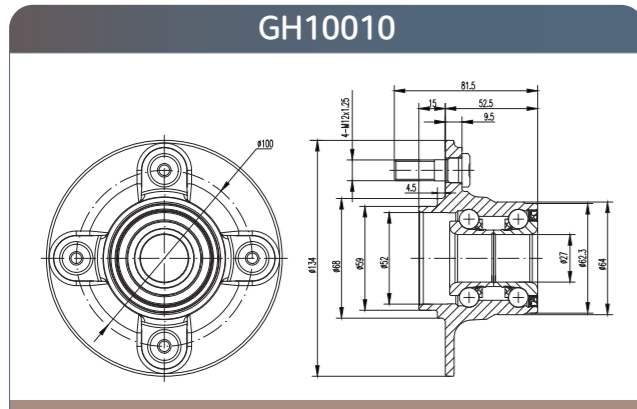

GMB

GMB

Wheel Hub
Assemblies 2021

PART 5

Wheel HUB Bearing
Drawing HUB Unit

GH20040

GH20050

GH20180