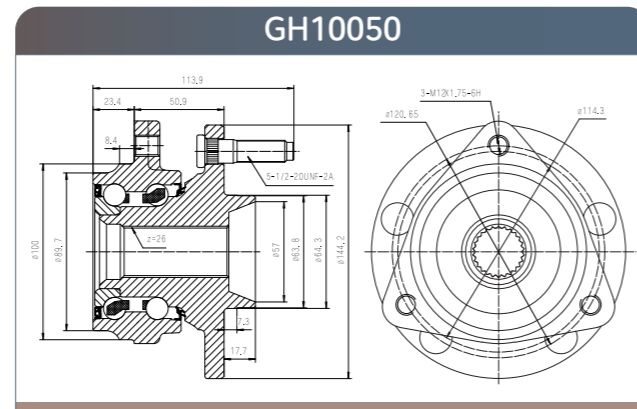

GMB

GMB

Wheel Hub
Assemblies 2021

PART 5

Wheel HUB Bearing
Drawing HUB Unit

GH20040

GH20050

GH20180