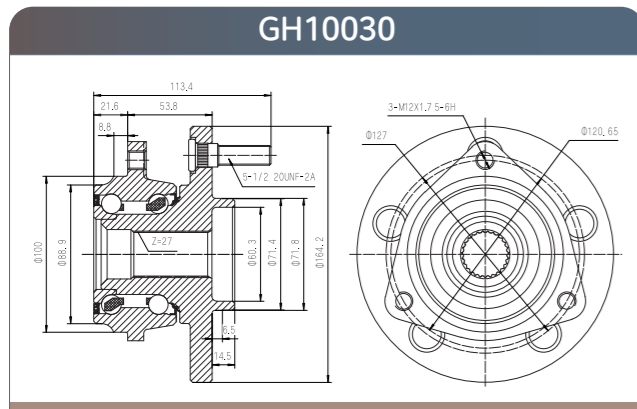

GMB

GMB

Wheel Hub
Assemblies 2021

PART 5

Wheel HUB Bearing
Drawing HUB Unit

GH20040

GH20050

GH20180