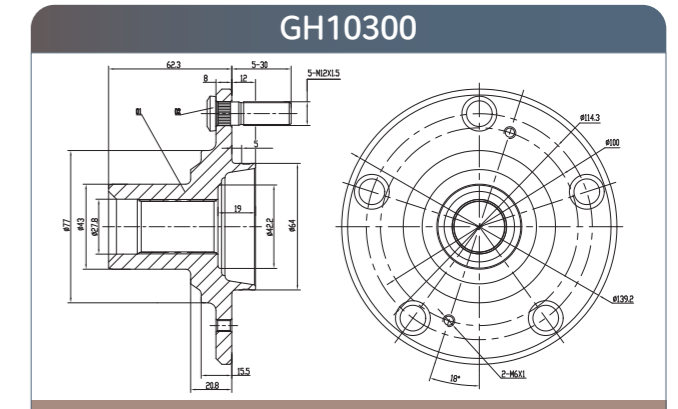

GMB

GMB

Wheel Hub
Assemblies 2021

PART 5

Wheel HUB Bearing
Drawing HUB Unit

GH20040

GH20050

GH20180