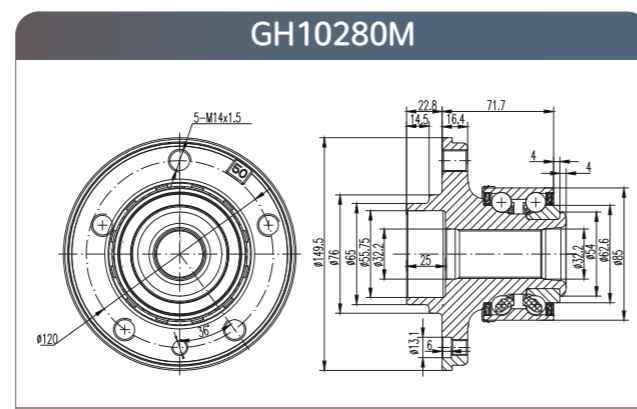

GMB

GMB

Wheel Hub
Assemblies 2021

PART 5

Wheel HUB Bearing
Drawing HUB Unit

GH20040

GH20050

GH20180