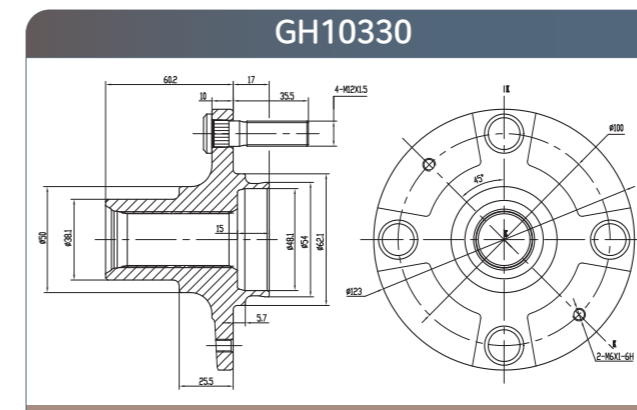

GMB

GMB

Wheel Hub
Assemblies 2021

PART 5

Wheel HUB Bearing
Drawing HUB Unit

GH20040

GH20050

GH20180