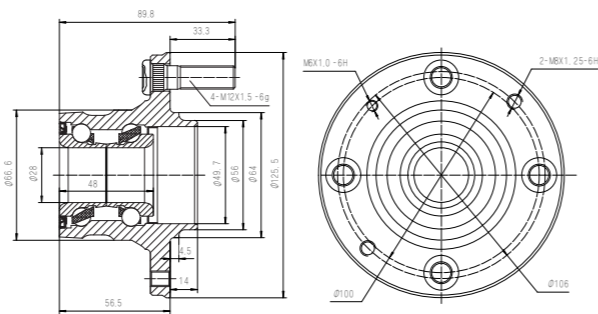

GMB

GMB

Wheel Hub
Assemblies 2021

PART 5

Wheel HUB Bearing
Drawing HUB Unit

GH20040

GH20050

GH20180