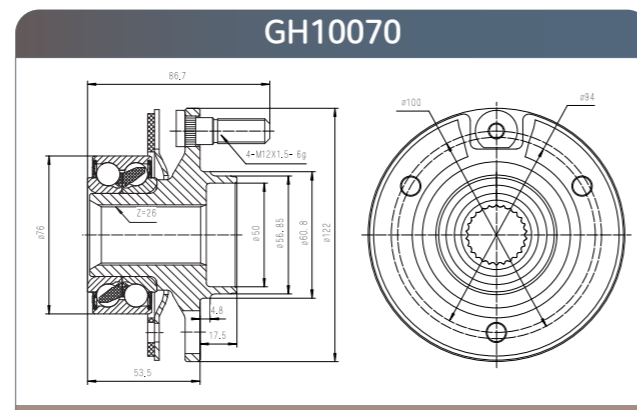

GMB

GMB

Wheel Hub
Assemblies 2021

PART 5

Wheel HUB Bearing
Drawing HUB Unit

GH20040

GH20050

GH20180