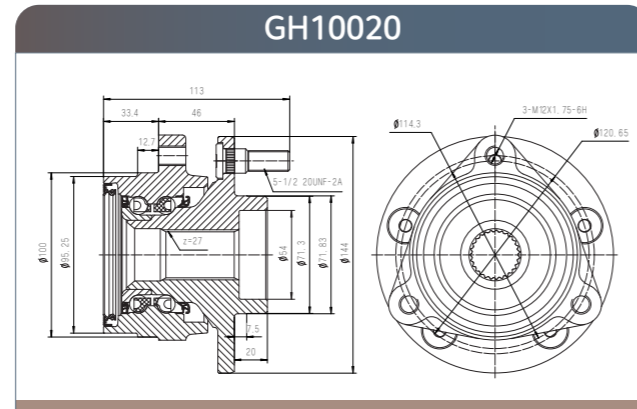

GMB

GMB

Wheel Hub
Assemblies 2021

PART 5

Wheel HUB Bearing
Drawing HUB Unit

GH20040

GH20050

GH20180