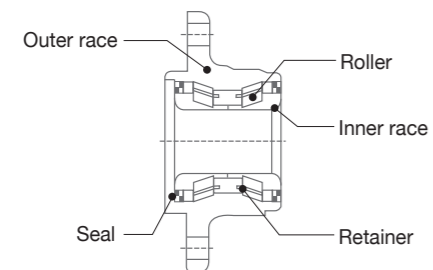

Functions of Wheel Bearing Parts

Fastened to hub and knuckle of each front and rear axle.
 Sustains the vehicle weight both vertically and in axial direction and smoothly rotates the propelling journal.
 By type of rolling elements it is divided into ball bearing and taper roller bearing. By performance 1st, 2nd and 3rd generation are distinguished; 1st = Double angular contact bearing which separately consists of bearing section and hub. 2nd shows that hub works for bearing outer race. Balls and inner race are incorporated with hub. 3rd shows further integration. Flange(hub) which holds wheel and rotor works now for bearing inner race. Another flange which connects to knuckle works for bearing outer race. Bearing related parts around hub are integrated.

Construction of Wheel Bearing Parts

Taper roller bearing consists of 4 components; outer ring, inner ring, taper rollers and retainer.
 Rollers in outer ring and inner ring are constructed to sustain load both axially and radially. Used mainly in industrial and automotive equipment as well as construction machine/vehicle.

1st generation

Unit of 2 ball bearings. No distinction of interior and exterior.

Wheel Hub Assemblies 2021
Wheel Bearing Parts

2nd generation

Flange is incorporated on suspension carrier.

Ball Bearing type

Roller Bearing type

3rd generation

Flange to carry brake disc, drum and wheel is incorporated.

3rd generation with ABS sensor.

GMB
 Wheel Hub
 Assemblies 2021

PART 1
 Tapered Roller Bearing (TRB)

Tapered Roller Bearing (TRB)