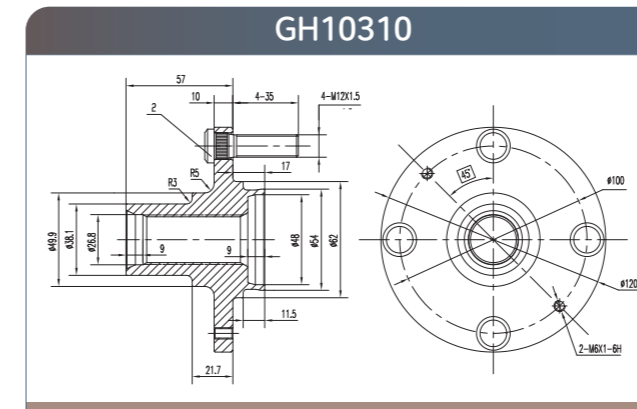

GMB

GMB

Wheel Hub
Assemblies 2021

PART 5

Wheel HUB Bearing
Drawing HUB Unit

GH20040

GH20050

GH20180