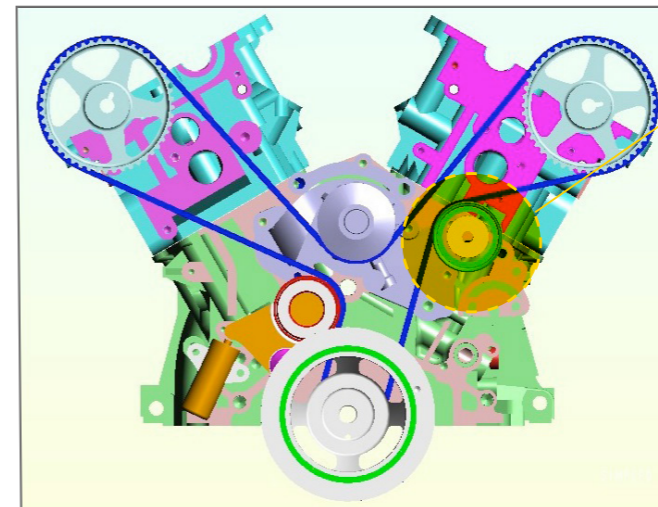

Definition of Tensioner & Idler Bearing (TIB)

- Special terms of parts(TIB) used in Engine for belt drive of engine

• Attention : This is not limited to Tensioner & Idler of vehicles

1. About Tensioner Bearing

- Tensioner bearing moves by belt along with its outer rim and it's located where the belt is slack but that has own characteristics by engine type (Should be implemented)

TIMING BELT SYSTEM

Function

1. Add & Maintain the initial tension of belt (timing/accessory)
2. Deliver the driving power originated from crankshaft
3. Release the belt tension for replace or any services
4. To protect belt skip(slip)
5. Compact layout of timing belt

2. About Idler Bearing

- Idler bearing moves by belt along with its outer rim where the belt tension is tight and has special characteristics by engine (Not imperative)

Function

1. Add & Maintain the belt(Timing/Accessory) tension
2. Deliver the belt driving power originated from crank shaft
3. Protect belt skip(slip)
4. Compact layout of timing belt

01

What's TIB?

3. About Auto tensioner

Timing Belt Drive

Function

- System Function : Maintaining CAM timing
- Tensioner Function : Regulating belt tension
- Minimizing timing error

4. Accessory Belt Drive

- Idler bearing moves by belt along with it's outer rim where the belt tension is tight and has special characteristics by engine (Not imperative)