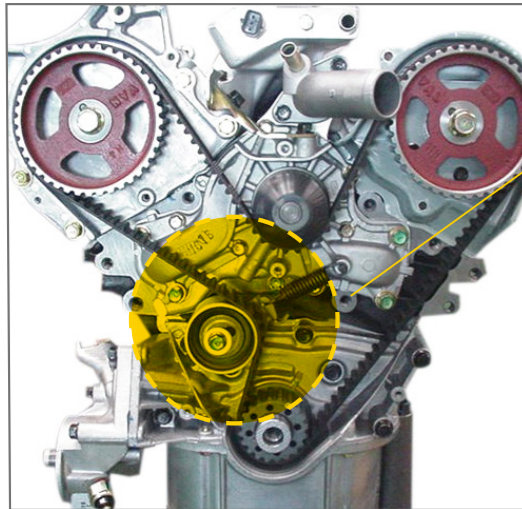

Definition of Tensioner & Idler Bearing (TIB)

- Special terms of parts(TIB) used in Engine for belt drive of engine

• Attention : This is not limited to Tensioner & Idler of vehicles

1. About Tensioner Bearing

- Tensioner bearing moves by belt along with its outer rim and it's located where the belt is slack but that has own characteristics by engine type (Should be implemented)

TIMING BELT SYSTEM

Function

1. Add & Maintain the initial tension of belt (timing/accessory)
2. Deliver the driving power originated from crankshaft
3. Release the belt tension for replace or any services
4. To protect belt skip(slip)
5. Compact layout of timing belt

2. About Idler Bearing

- Idler bearing moves by belt along with its outer rim where the belt tension is tight and has special characteristics by engine (Not imperative)

Function

1. Add & Maintain the belt(Timing/Accessory) tension
2. Deliver the belt driving power originated from crank shaft
3. Protect belt skip(slip)
4. Compact layout of timing belt

01

What's TIB?

3. About Auto tensioner

Timing Belt Drive

Function

- System Function : Maintaining CAM timing
- Tensioner Function : Regulating belt tension
- Minimizing timing error

4. Accessory Belt Drive

- Idler bearing moves by belt along with it's outer rim where the belt tension is tight and has special characteristics by engine (Not imperative)