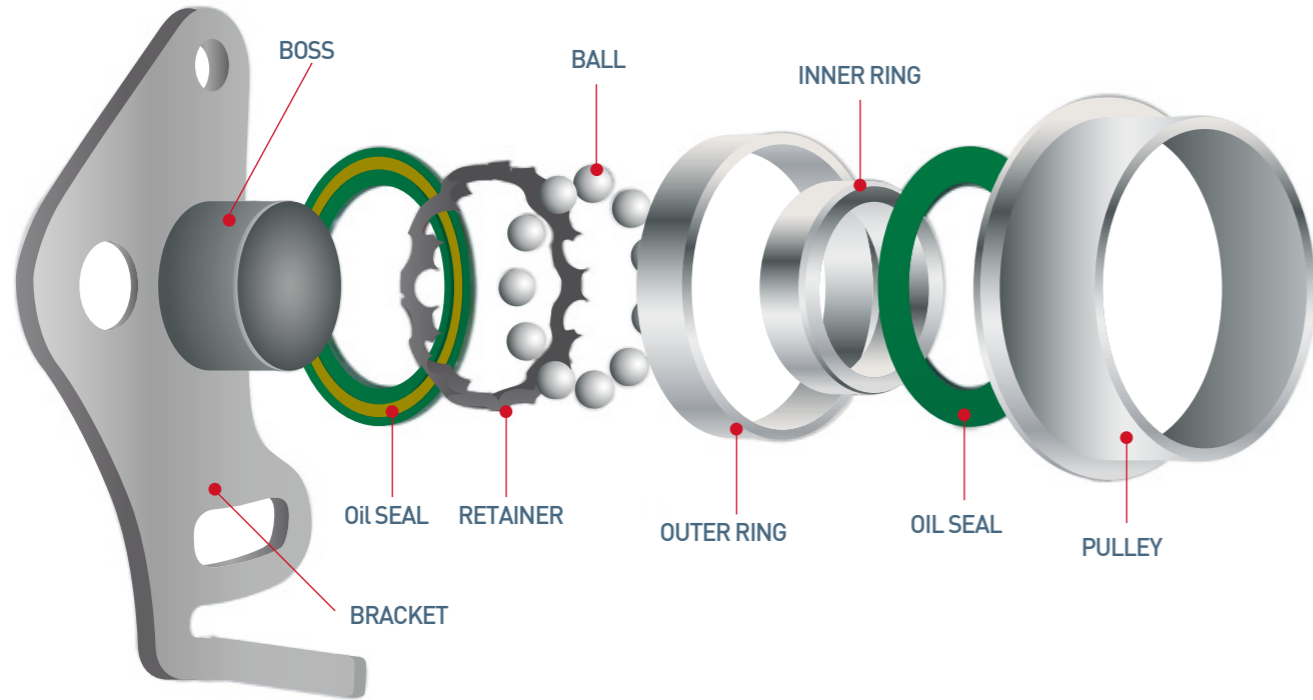

Definition of Tensioner & Idler Bearing (TIB)

- Special terms of parts(TIB) used in Engine for belt drive of engine

• Attention : This is not limited to Tensioner & Idler of vehicles

1. About Tensioner Bearing

2. About Idler Bearing

- Idler bearing moves by belt along with its outer rim where the belt tension is tight and has special characteristics by engine (Not imperative)

Function

1. Add & Maintain the belt(Timing/Accessory) tension
2. Deliver the belt driving power originated from crank shaft
3. Protect belt skip(slip)
4. Compact layout of timing belt

Tensioner

- Inner ring & shaft integrated
- Steel Pulley with bracket

Idler

- Inner ring & shaft integrated
- Steel Pulley

Tensioner

- Ball bearing type
- Steel Pulley & shaft with eccentric hole

Idle Pulley Assembly Product types

Flat Steel Pulley

Flat Plastic Pulley

Groove Steel Pulley

Groove Plastic Pulley

○ Tensioner Bearing

○ Timing Belt Drive Auto Tensioner

○ Accessory Belt Drive Auto Tensioner

○ Hydraulic Piston Assembly