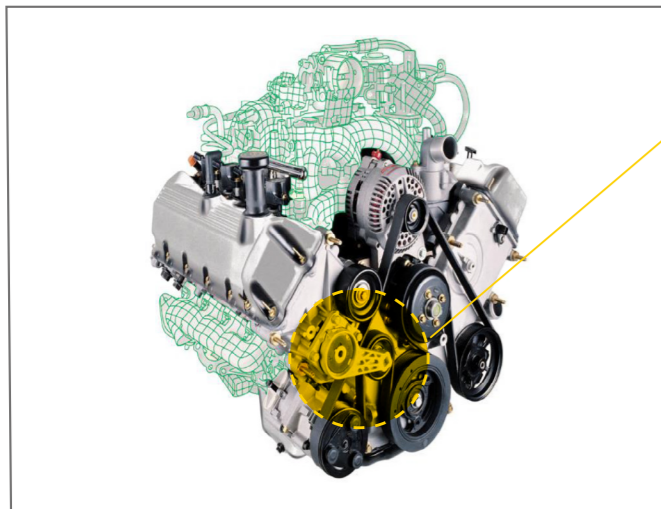

Definition of Tensioner & Idler Bearing (TIB)

- Special terms of parts(TIB) used in Engine for belt drive of engine

• Attention : This is not limited to Tensioner & Idler of vehicles

1. About Tensioner Bearing

- Tensioner bearing moves by belt along with its outer rim and it's located where the belt is slack but that has own characteristics by engine type (Should be implemented)

TIMING BELT SYSTEM

Function

1. Add & Maintain the initial tension of belt (timing/accessory)
2. Deliver the driving power originated from crankshaft
3. Release the belt tension for replace or any services
4. To protect belt skip(slip)
5. Compact layout of timing belt

2. About Idler Bearing

- Idler bearing moves by belt along with its outer rim where the belt tension is tight and has special characteristics by engine (Not imperative)

Function

1. Add & Maintain the belt(Timing/Accessory) tension
2. Deliver the belt driving power originated from crank shaft
3. Protect belt skip(slip)
4. Compact layout of timing belt

01

What's TIB?

3. About Auto tensioner

Timing Belt Drive

Function

- System Function : Maintaining CAM timing
- Tensioner Function : Regulating belt tension
- Minimizing timing error

4. Accessory Belt Drive

- Idler bearing moves by belt along with it's outer rim where the belt tension is tight and has special characteristics by engine (Not imperative)