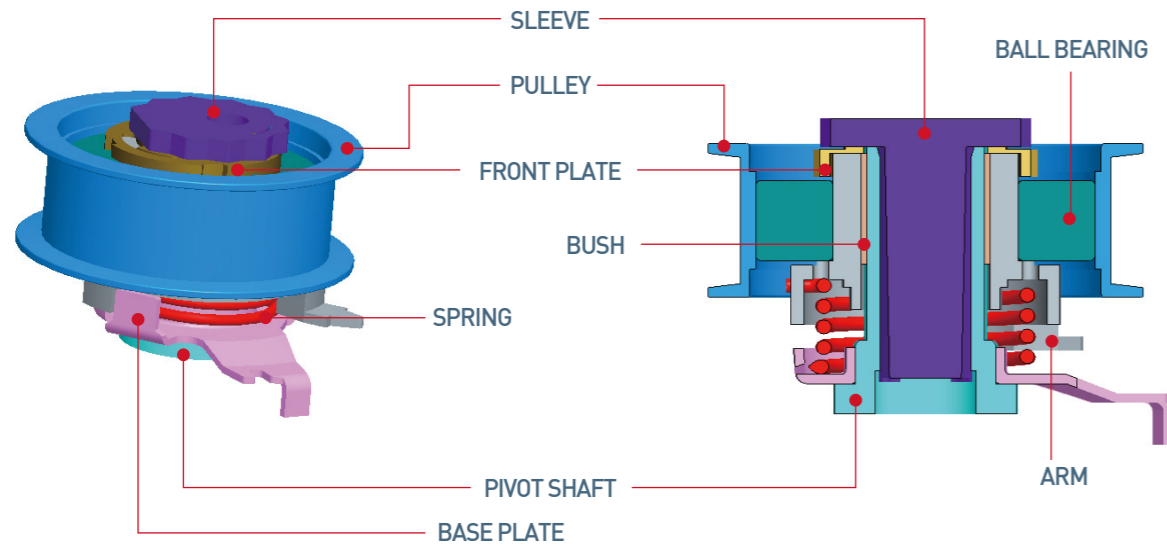

Definition of Tensioner & Idler Bearing (TIB)

- Special terms of parts(TIB) used in Engine for belt drive of engine

• Attention : This is not limited to Tensioner & Idler of vehicles

1. About Tensioner Bearing

2. About Idler Bearing

- Idler bearing moves by belt along with its outer rim where the belt tension is tight and has special characteristics by engine (Not imperative)

Function

1. Add & Maintain the belt(Timing/Accessory) tension
2. Deliver the belt driving power originated from crank shaft
3. Protect belt skip(slip)
4. Compact layout of timing belt

Tensioner

- Inner ring & shaft integrated
- Steel Pulley with bracket

Idler

- Inner ring & shaft integrated
- Steel Pulley

Tensioner

- Ball bearing type
- Steel Pulley & shaft with eccentric hole

Idle Pulley Assembly Product types

Flat Steel Pulley

Flat Plastic Pulley

Groove Steel Pulley

Groove Plastic Pulley

○ Tensioner Bearing

○ Timing Belt Drive Auto Tensioner

○ Accessory Belt Drive Auto Tensioner

○ Hydraulic Piston Assembly