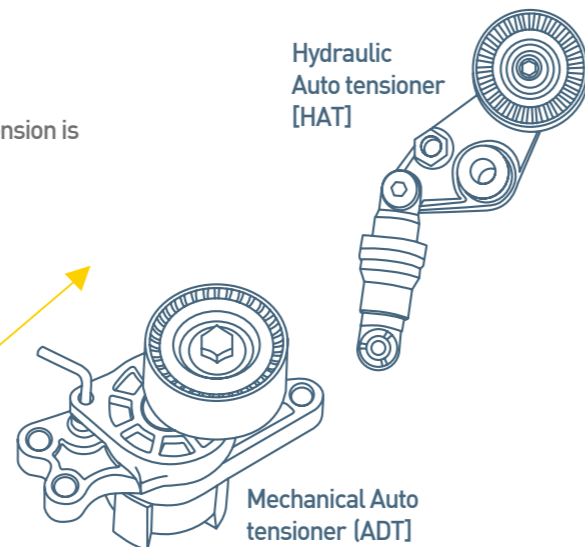

- Tensioner bearing moves by belt along with its outer rim and it's located where the belt is slack but that has own characteristics by engine type (Should be implemented)

TIMING BELT SYSTEM

Function

1. Add & Maintain the initial tension of belt (timing/accessory)
2. Deliver the driving power originated from crankshaft
3. Release the belt tension for replace or any services
4. To protect belt skip(slip)
5. Compact layout of timing belt

2. About Idler Bearing

- Idler bearing moves by belt along with its outer rim where the belt tension is tight and has special characteristics by engine (Not imperative)

Function

1. Add & Maintain the belt(Timing/Accessory) tension
2. Deliver the belt driving power originated from crank shaft
3. Protect belt skip(slip)
4. Compact layout of timing belt

01

What's TIB?

3. About Auto tensioner

Timing Belt Drive

Function

- System Function : Maintaining CAM timing
- Tensioner Function : Regulating belt tension
- Minimizing timing error

4. Accessory Belt Drive

- Idler bearing moves by belt along with it's outer rim where the belt tension is tight and has special characteristics by engine (Not imperative)

Function

- System Function : Effective power transmission
- Tensioner Function : Regulating belt tension
- Minimizing belt slip & noise

02

TIB Structure & type

Product types for Tensioner & Idler

Idler

- Outer ring & Pulley Integrated
- Inner ring & shaft integrated