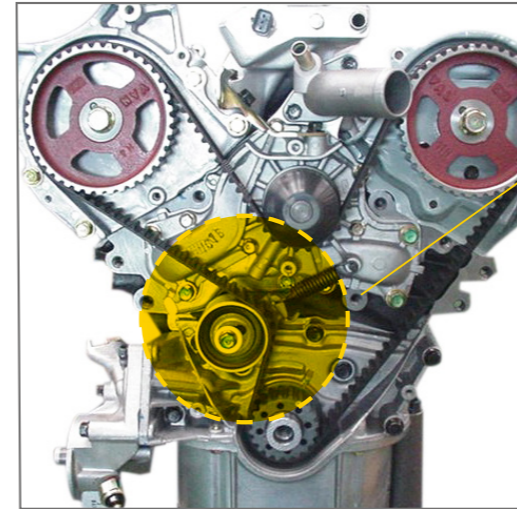

Definition of Tensioner & Idler Bearing (TIB)

- Special terms of parts(TIB) used in Engine for belt drive of engine

• Attention : This is not limited to Tensioner & Idler of vehicles

1. About Tensioner Bearing

- Tensioner bearing moves by belt along with its outer rim and it's located where the belt is slack but that has own characteristics by engine type (Should be implemented)

TIMING BELT SYSTEM

Function

1. Add & Maintain the initial tension of belt (timing/accessory)
2. Deliver the driving power originated from crankshaft
3. Release the belt tension for replace or any services
4. To protect belt skip(slip)
5. Compact layout of timing belt

2. About Idler Bearing

- Idler bearing moves by belt along with its outer rim where the belt tension is tight and has special characteristics by engine (Not imperative)

Function

1. Add & Maintain the belt(Timing/Accessory) tension
2. Deliver the belt driving power originated from crank shaft
3. Protect belt skip(slip)
4. Compact layout of timing belt

01

What's TIB?

3. About Auto tensioner

Timing Belt Drive

Function

- System Function : Maintaining CAM timing
- Tensioner Function : Regulating belt tension
- Minimizing timing error

4. Accessory Belt Drive

- Idler bearing moves by belt along with it's outer rim where the belt tension is tight and has special characteristics by engine (Not imperative)