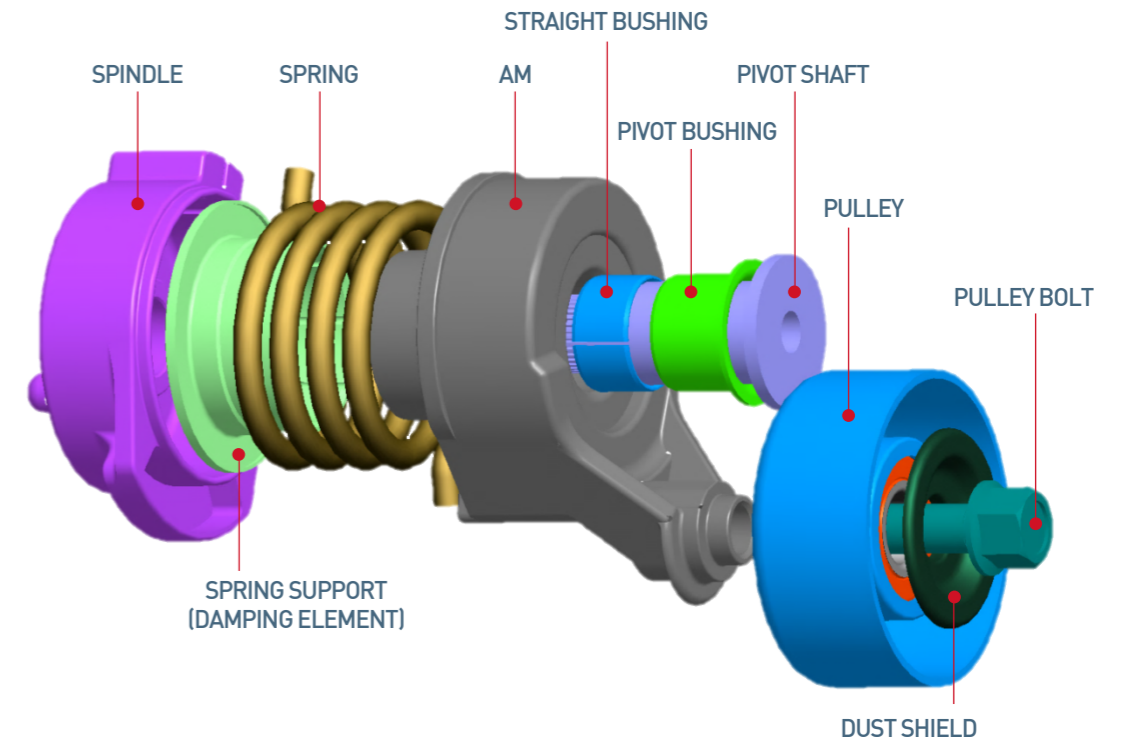

Definition of Tensioner & Idler Bearing (TIB)

- Special terms of parts(TIB) used in Engine for belt drive of engine

• Attention : This is not limited to Tensioner & Idler of vehicles

1. About Tensioner Bearing

2. About Idler Bearing

- Idler bearing moves by belt along with its outer rim where the belt tension is tight and has special characteristics by engine (Not imperative)

Function

1. Add & Maintain the belt(Timing/Accessory) tension
2. Deliver the belt driving power originated from crank shaft
3. Protect belt skip(slip)
4. Compact layout of timing belt

Tensioner

- Inner ring & shaft integrated
- Steel Pulley with bracket

Idler

- Inner ring & shaft integrated
- Steel Pulley

Tensioner

- Ball bearing type
- Steel Pulley & shaft with eccentric hole

Idle Pulley Assembly Product types

Flat Steel Pulley

Flat Plastic Pulley

Groove Steel Pulley

Groove Plastic Pulley

○ Tensioner Bearing

○ Timing Belt Drive Auto Tensioner

○ Accessory Belt Drive Auto Tensioner

○ Hydraulic Piston Assembly