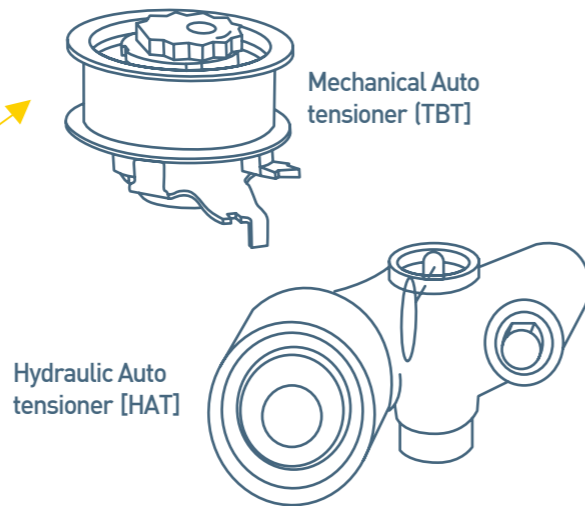

Definition of Tensioner & Idler Bearing (TIB)

- Special terms of parts(TIB) used in Engine for belt drive of engine

• Attention : This is not limited to Tensioner & Idler of vehicles

1. About Tensioner Bearing

- Tensioner bearing moves by belt along with its outer rim and it's located where the belt is slack but that has own characteristics by engine type (Should be implemented)

TIMING BELT SYSTEM

Function

1. Add & Maintain the initial tension of belt (timing/accessory)
2. Deliver the driving power originated from crankshaft
3. Release the belt tension for replace or any services
4. To protect belt skip(slip)
5. Compact layout of timing belt

2. About Idler Bearing

- Idler bearing moves by belt along with its outer rim where the belt tension is tight and has special characteristics by engine (Not imperative)

Function

1. Add & Maintain the belt(Timing/Accessory) tension
2. Deliver the belt driving power originated from crank shaft
3. Protect belt skip(slip)
4. Compact layout of timing belt

01

What's TIB?

3. About Auto tensioner

Timing Belt Drive

Function

- System Function : Maintaining CAM timing
- Tensioner Function : Regulating belt tension
- Minimizing timing error

4. Accessory Belt Drive

- Idler bearing moves by belt along with it's outer rim where the belt tension is tight and has special characteristics by engine (Not imperative)