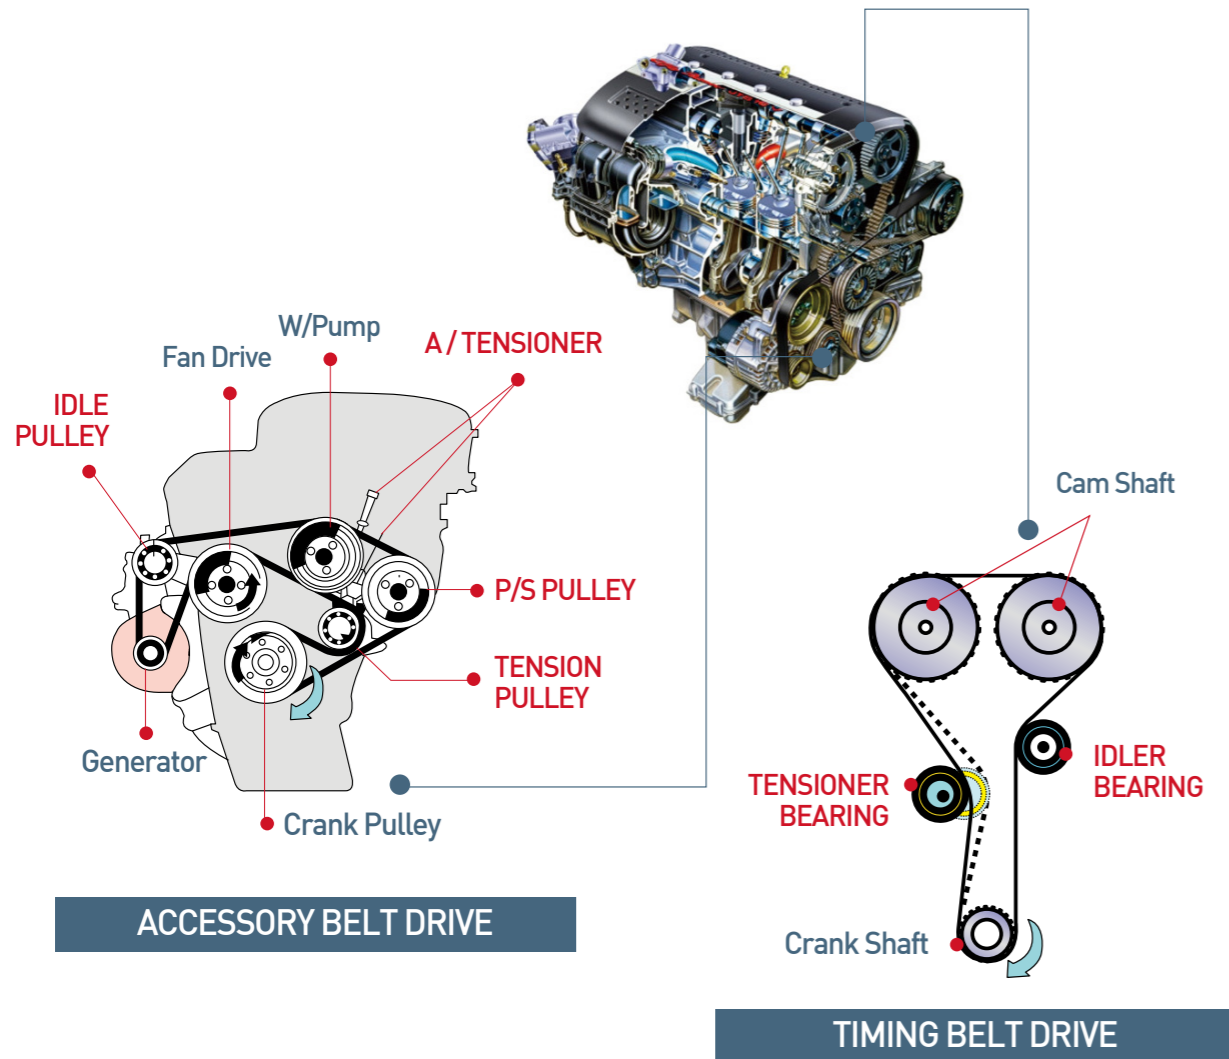

Definition of Tensioner & Idler Bearing (TIB)

- Special terms of parts(TIB) used in Engine for belt drive of engine

• Attention : This is not limited to Tensioner & Idler of vehicles

1. About Tensioner Bearing

- Tensioner bearing moves by belt along with its outer rim and it's located where the belt is slack but that has own characteristics by engine type (Should be implemented)

TIMING BELT SYSTEM

Function

1. Add & Maintain the initial tension of belt (timing/accessory)
2. Deliver the driving power originated from crankshaft
3. Release the belt tension for replace or any services
4. To protect belt skip(slip)
5. Compact layout of timing belt

2. About Idler Bearing

- Idler bearing moves by belt along with its outer rim where the belt tension is tight and has special characteristics by engine (Not imperative)

Function

1. Add & Maintain the belt(Timing/Accessory) tension
2. Deliver the belt driving power originated from crank shaft
3. Protect belt skip(slip)
4. Compact layout of timing belt

01

What's TIB?

3. About Auto tensioner

Timing Belt Drive

Function

- System Function : Maintaining CAM timing
- Tensioner Function : Regulating belt tension
- Minimizing timing error

4. Accessory Belt Drive

- Idler bearing moves by belt along with it's outer rim where the belt tension is tight and has special characteristics by engine (Not imperative)