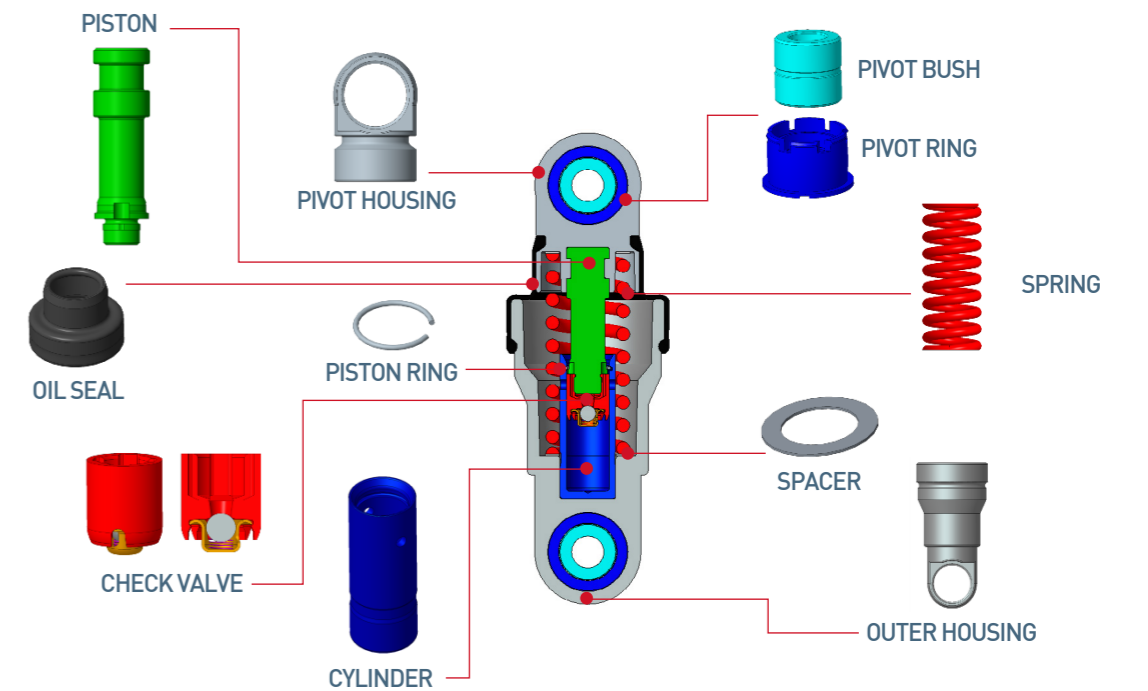

Definition of Tensioner & Idler Bearing (TIB)

- Special terms of parts(TIB) used in Engine for belt drive of engine

• Attention : This is not limited to Tensioner & Idler of vehicles

1. About Tensioner Bearing

2. About Idler Bearing

- Idler bearing moves by belt along with its outer rim where the belt tension is tight and has special characteristics by engine (Not imperative)

Function

1. Add & Maintain the belt(Timing/Accessory) tension
2. Deliver the belt driving power originated from crank shaft
3. Protect belt skip(slip)
4. Compact layout of timing belt

Tensioner

- Inner ring & shaft integrated
- Steel Pulley with bracket

Idler

- Inner ring & shaft integrated
- Steel Pulley

Tensioner

- Ball bearing type
- Steel Pulley & shaft with eccentric hole

Idle Pulley Assembly Product types

Flat Steel Pulley

Flat Plastic Pulley

Groove Steel Pulley

Groove Plastic Pulley

○ Tensioner Bearing

○ Timing Belt Drive Auto Tensioner

○ Accessory Belt Drive Auto Tensioner

○ Hydraulic Piston Assembly